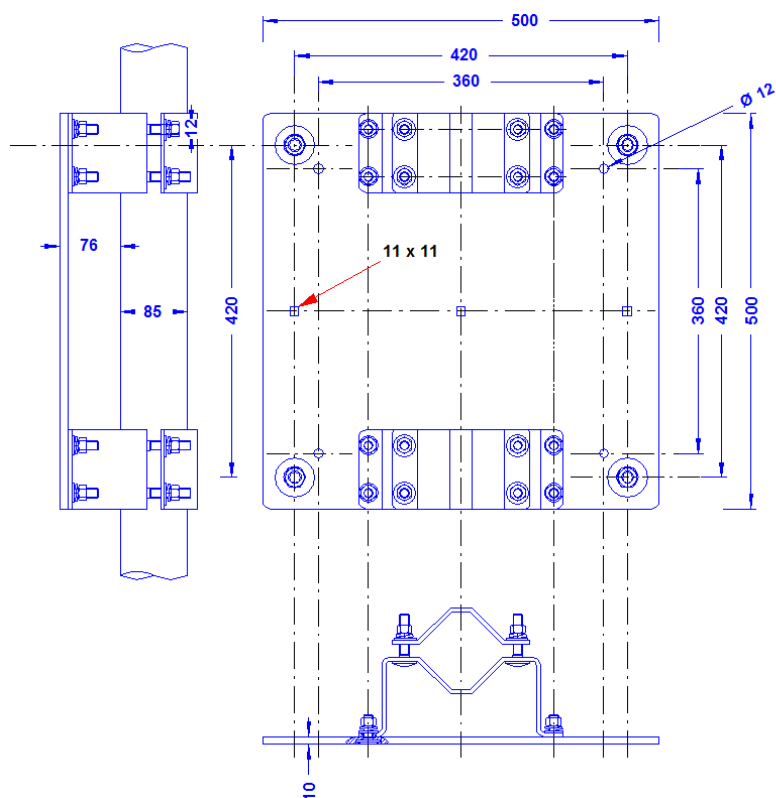

Specification	<p>Double wall pipe clamp for the mounting of masts 76-100mm Ø with a height of up to 15m (when using two pieces) to the wall. Weight: 25 kg Stainless steel 1-4301</p>
Article No.	68 03 28

Customs tariff No.: 85389099

Description	RoHS2 (Guideline 2011/65/EU) and REACH (Regulation (EG) No.1907/2006): The substance-requirements and all other requirements of this regulations are observed by this product.
Material of the clamp / of the wall plate	Stainless steel 1-4301
Fit of the clamp	For pipes 76-100mm Ø
Screws/nuts/spring washers /flat washers (all stainless steel)	8 x DIN603M12X30; 16 x DIN603M12X60/ 16 x DIN934M12/ 16 x spring washer 12mm/8 x flat washer M12; 8 x flat washer M14