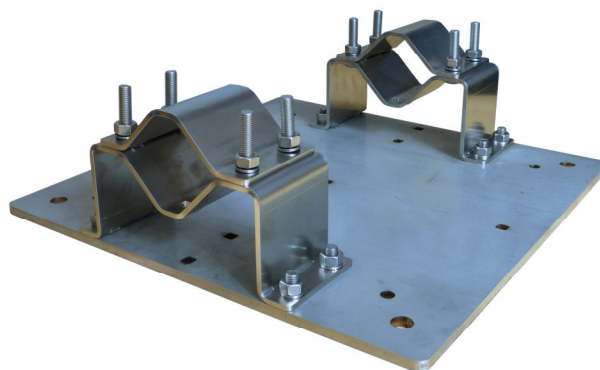

Specification	<p>Double wall pipe clamp for the mounting of masts 76-100mm Ø with a height of up to 15m (when using two pieces) to the wall. Weight: 25 kg Stainless steel 1-4301</p>
Article No.	68 03 28

Customs tariff No.: 85389099

Description	RoHS2 (Guideline 2011/65/EU) and REACH (Regulation (EG) No.1907/2006): The substance-requirements and all other requirements of this regulations are observed by this product.
Material of the clamp / of the wall plate	Stainless steel 1-4301
Fit of the clamp	For pipes 76-100mm Ø
Screws/nuts/spring washers /flat washers (all stainless steel)	8 x DIN603M12X30; 16 x DIN603M12X60/ 16 x DIN934M12/ 16 x spring washer 12mm/8 x flat washer M12; 8 x flat washer M14